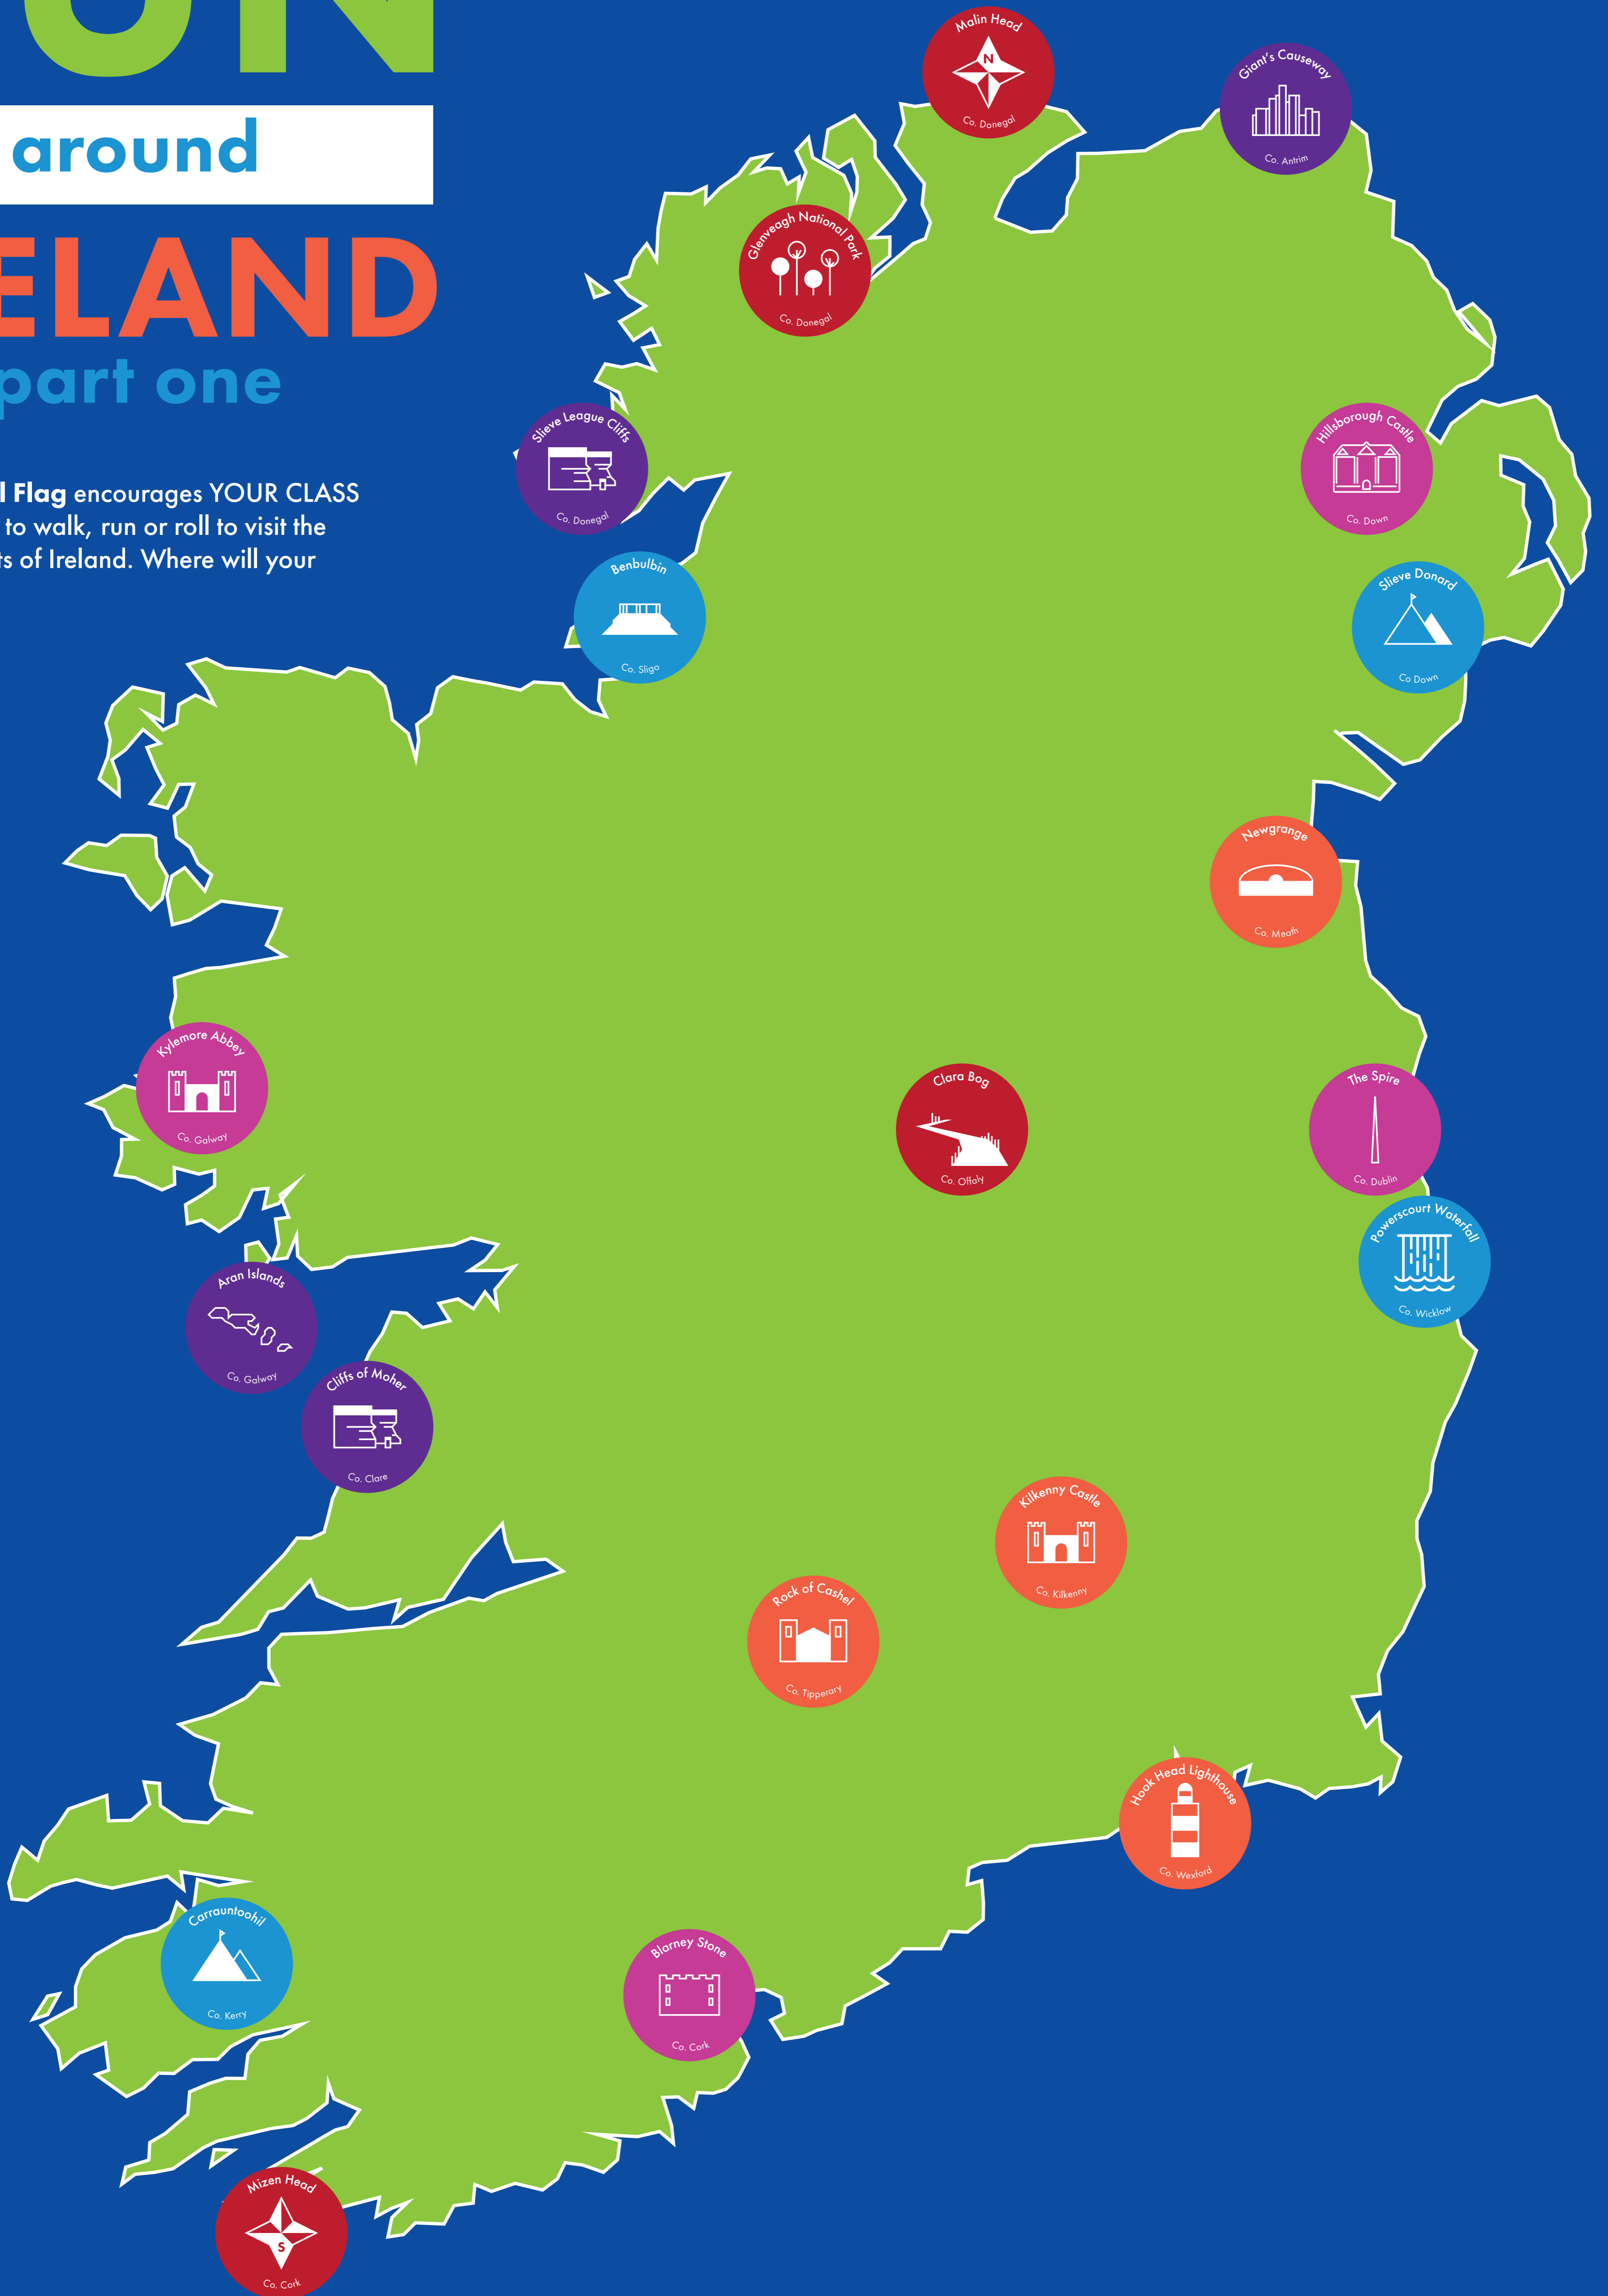

# RUN

around

# IRELAND

part one

Active School Flag encourages YOUR CLASS (teachers too!) to walk, run or roll to visit the landmark sights of Ireland. Where will your class visit?

30km

20mi