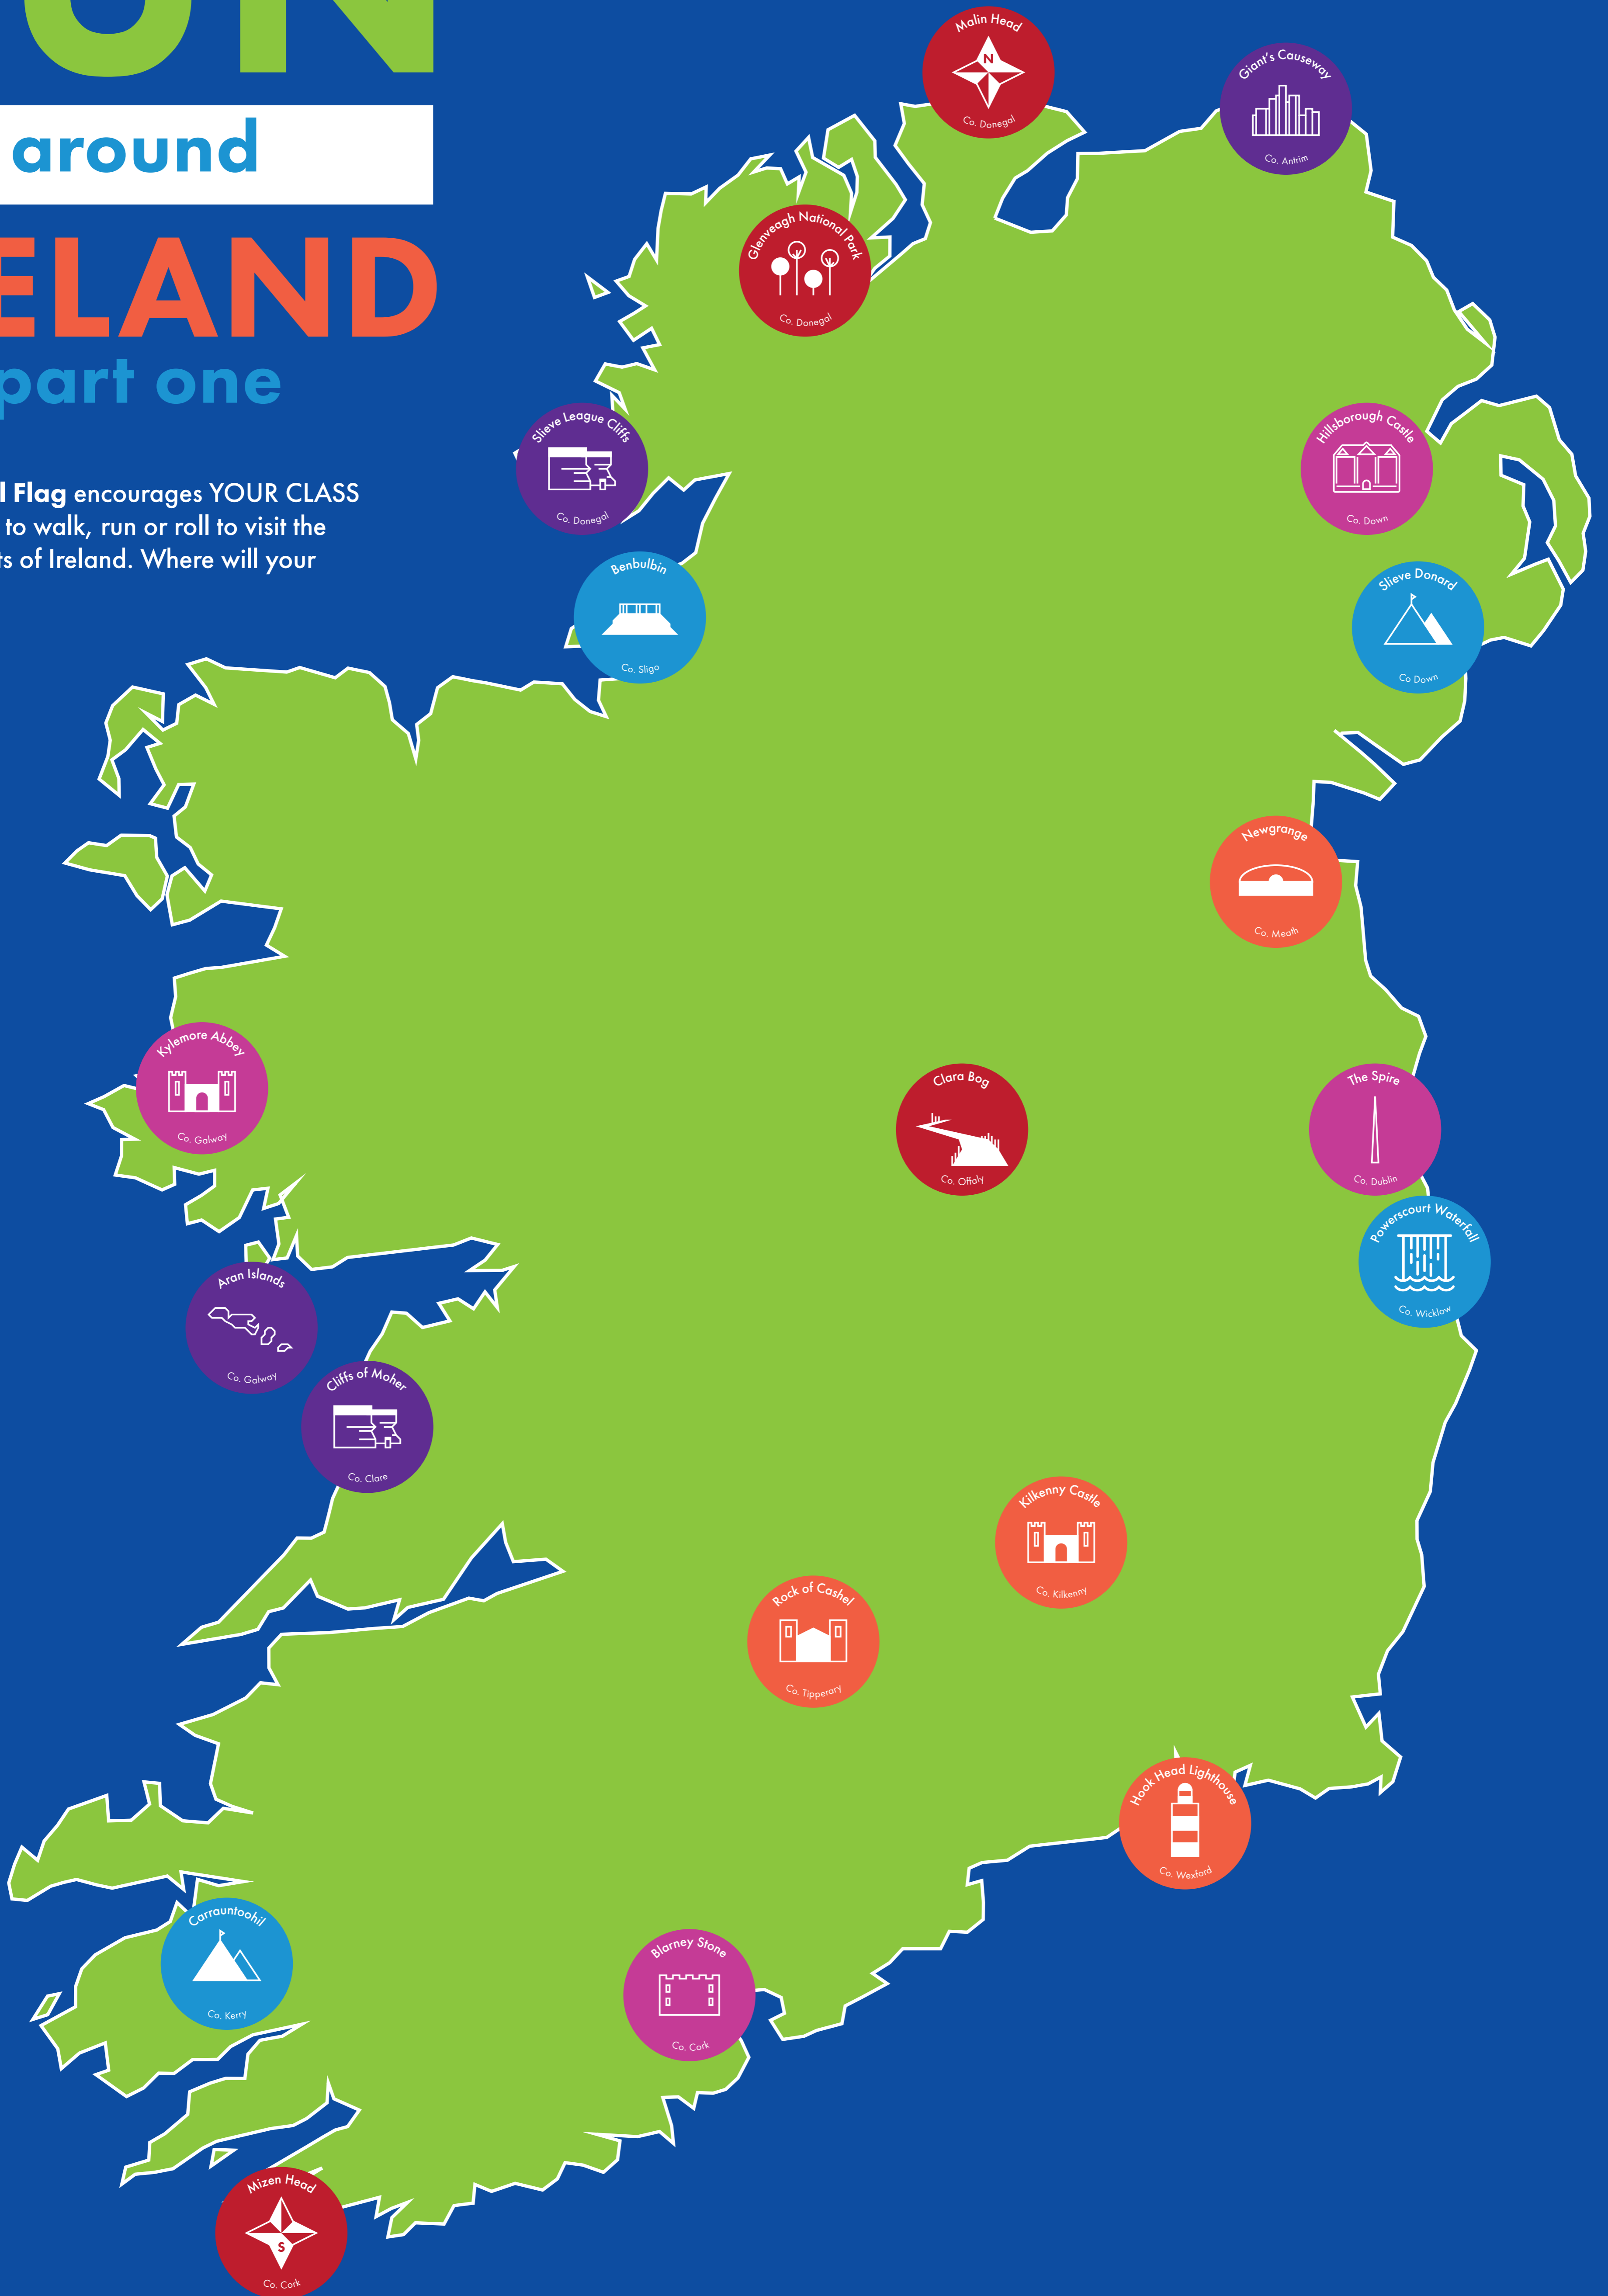

# RUN

around

# IRELAND

part one

Active School Flag encourages YOUR CLASS (teachers too!) to walk, run or roll to visit the landmark sights of Ireland. Where will your class visit?

30km  
20mi